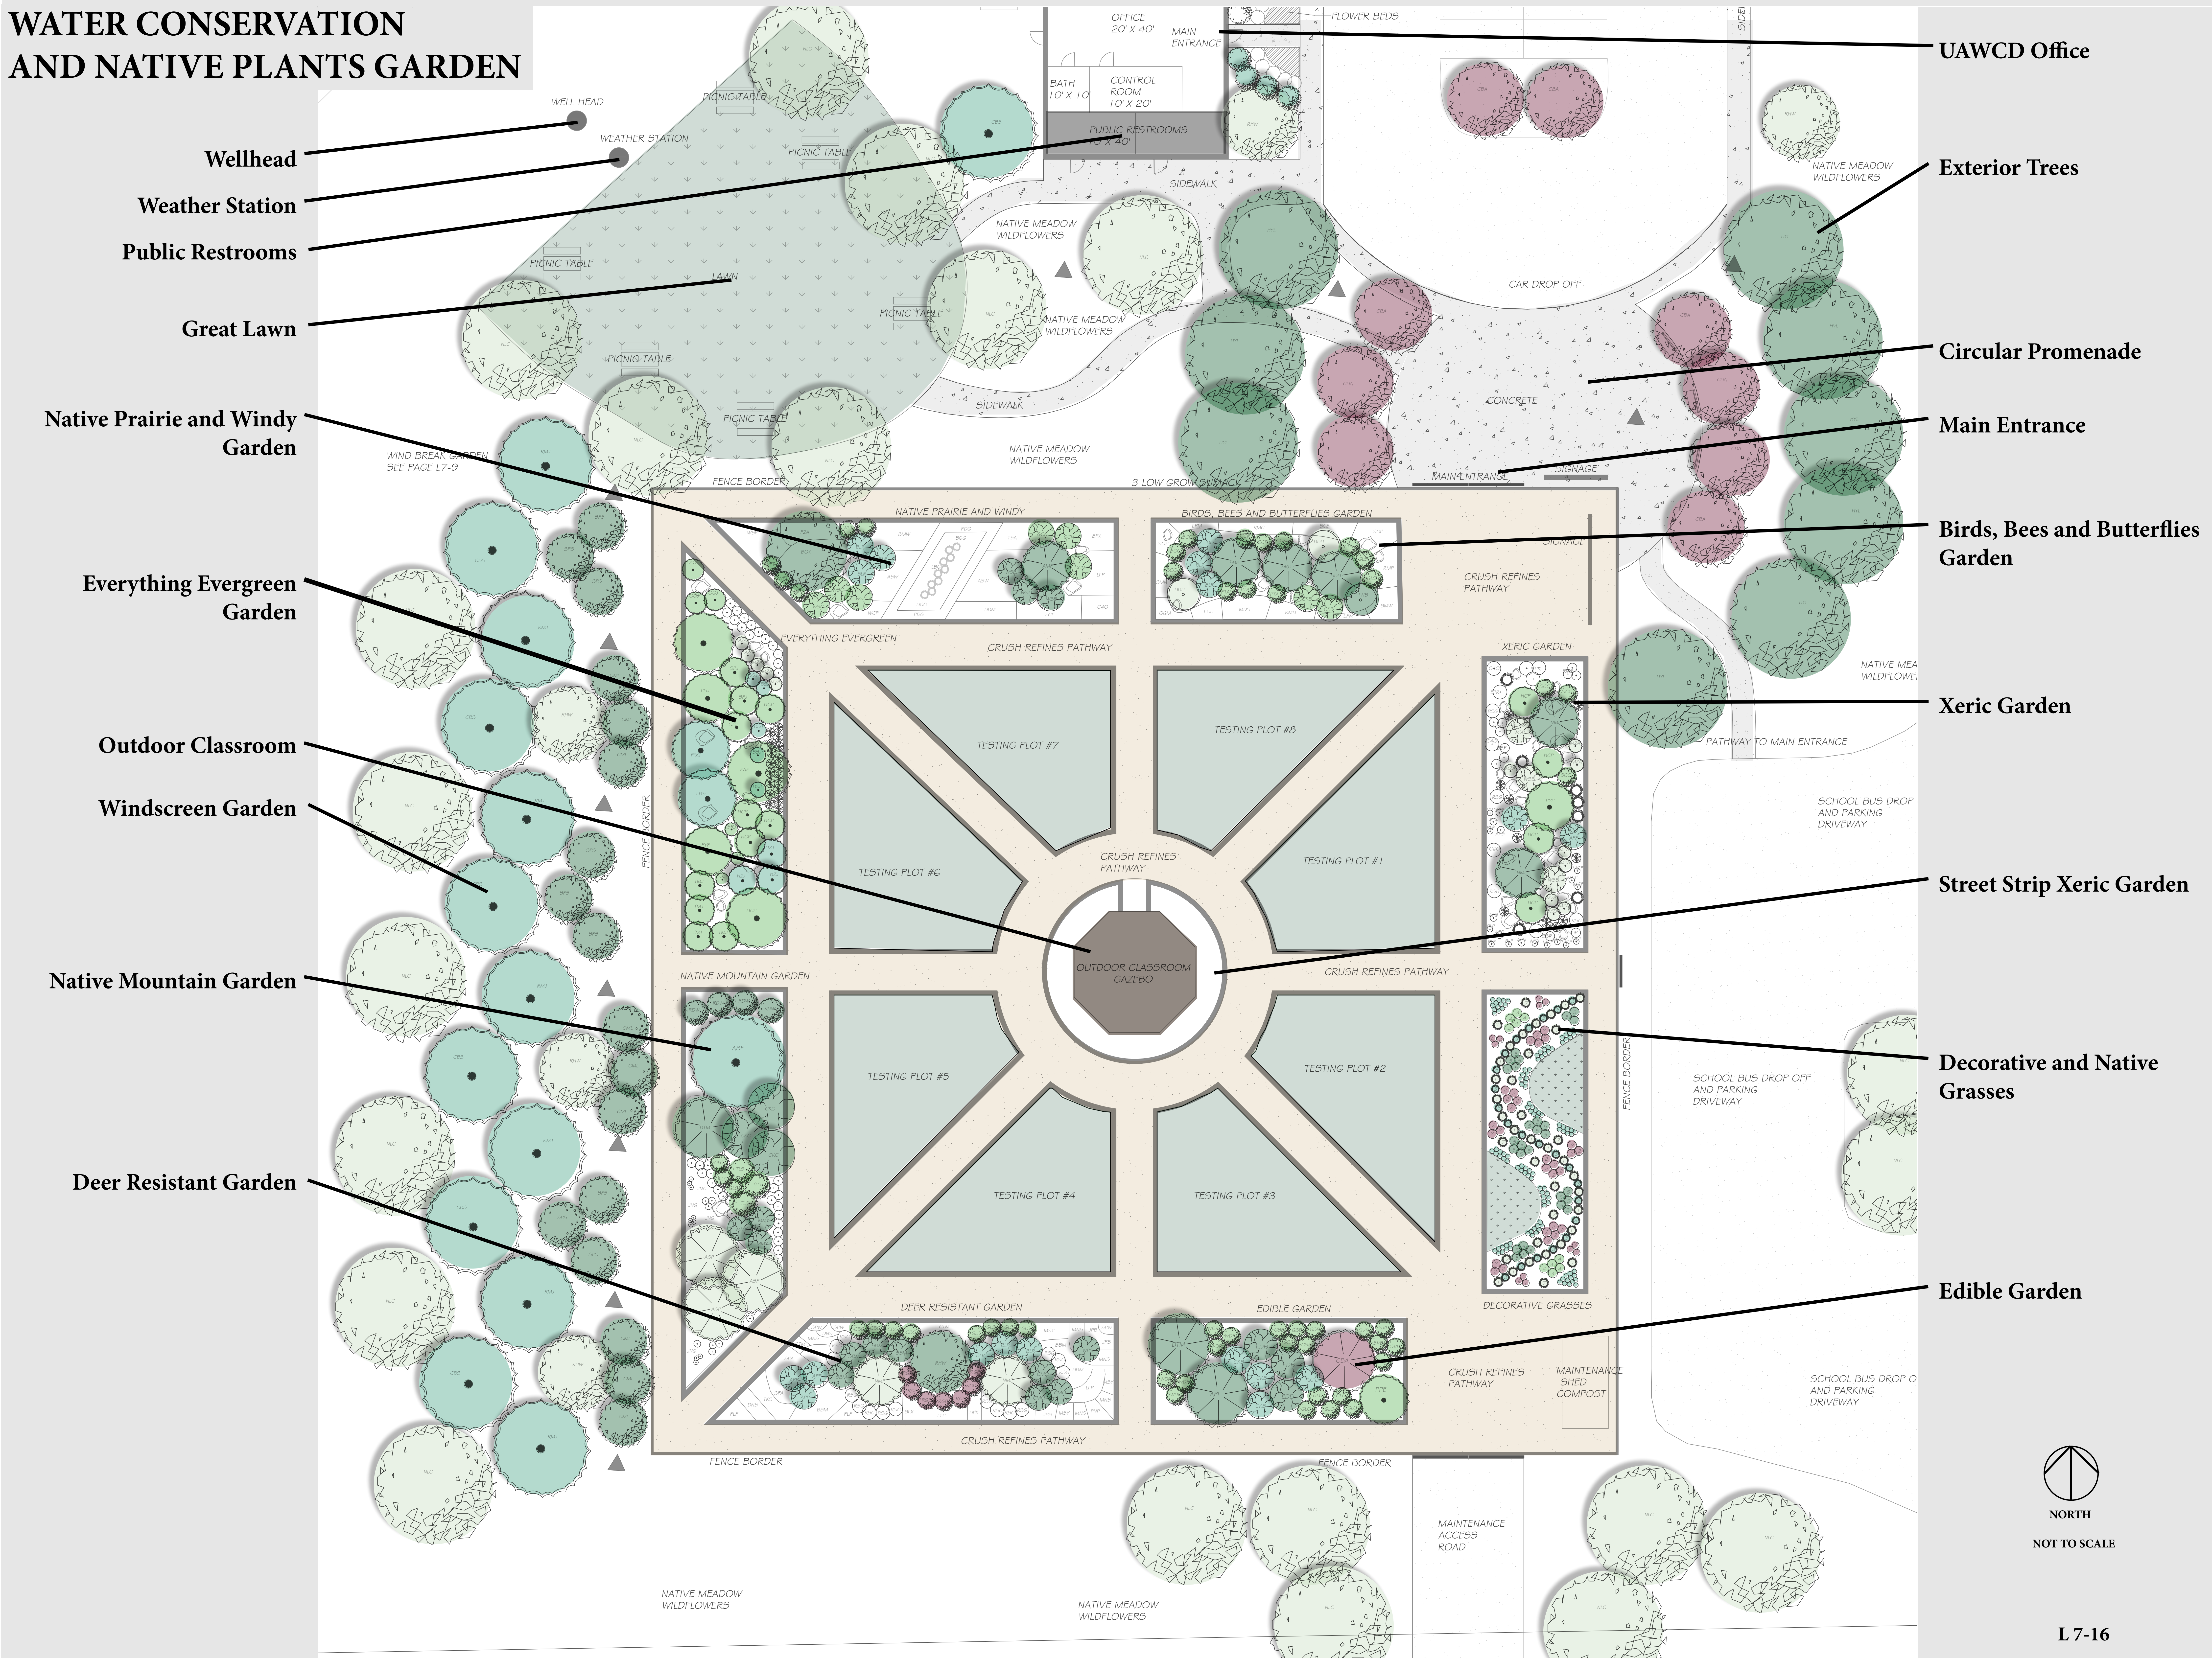

WATER CONSERVATION AND NATIVE PLANTS GARDEN

- Wellhead
- Weather Station
- Public Restrooms
- Great Lawn
- Native Prairie and Windy Garden
- Everything Evergreen Garden
- Outdoor Classroom
- Windscreen Garden
- Native Mountain Garden
- Deer Resistant Garden

- UAWCD Office
- Exterior Trees
- Circular Promenade
- Main Entrance
- Birds, Bees and Butterflies Garden
- Xeric Garden
- Street Strip Xeric Garden
- Decorative and Native Grasses
- Edible Garden